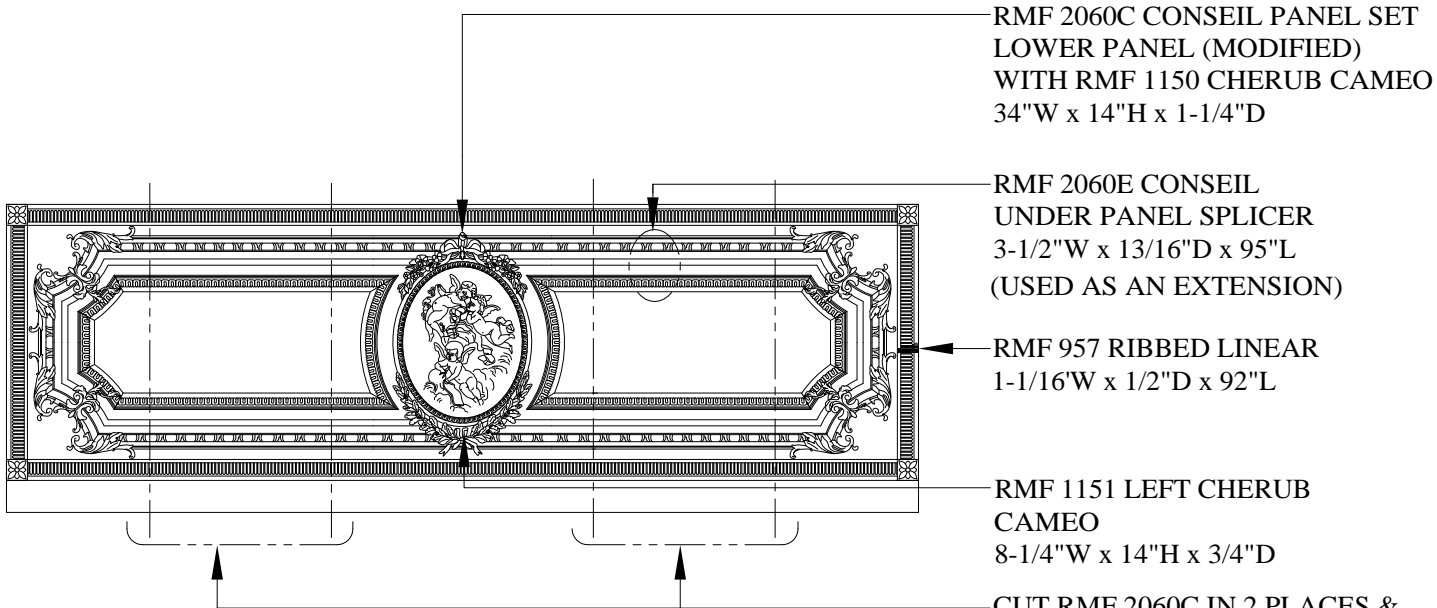

SCALE: 1" = 1'

P. J. Weaver Company

Bath Tub Design #3

RMF 2060 C Conseil Panel & RMF

FAX: (818) 500-1798 941 AIRWAY GLENDALE, CALIFORNIA, 91201 TEL: (818) 500-1740
 WWW.PJWEAVER.COM & design@pjweaver.com

1151 & 1150 Cameos, Sht 1/2

RMF 2060C CONSEIL PANEL SET
LOWER PANEL (MODIFIED)
WITH RMF 1150 CHERUB CAMEO
34"W x 14"H x 1-1/4"D

RMF 2060E CONSEIL
UNDER PANEL SPLICER
3-1/2"W x 13/16"D x 95"L
(USED AS AN EXTENSION)

RMF 957 RIBBED LINEAR
1-1/16"W x 1/2"D x 92"L

RMF 1151 LEFT CHERUB
CAMEO
8-1/4"W x 14"H x 3/4"D

CUT RMF 2060C IN 2 PLACES &
INSERT RMF 2060E TO EXTEND
PNL KEEP AWARE OF MLDG.
PATTERN FOR A CONTINUOUS
PATTERN REPEAT

RMF 610 ROSETTE
1-5/6"W x 1-5/16"H x 3/4"D

3/4" THICK MARBLE BASE

SCALE: 1" = 1'

J.P. Weaver Company

Bath Tub Design #3

RMF 2060 C Conseil Panel & RMF

1151 & 1150 Cameos, Sht 2/2

FAX: (818) 500-1798 941 AIR WAY GLENDALE, CALIFORNIA, 91201 TEL: (818) 500-1740
WWW.JPWEAVER.COM & design@jpweaver.com