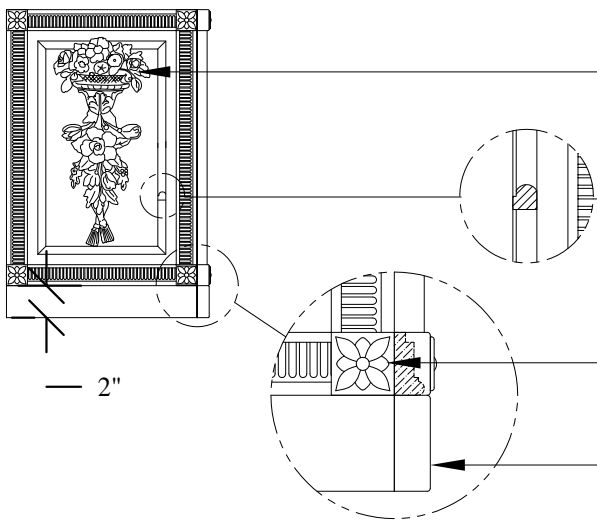

1151 & 1150 Cameos, Sht 1/2

RMF 2060C CONSEIL PANEL SET
LOWER PANEL (MODIFIED)
WITH RMF 1150 CHERUB CAMEO
34"W x 14"H x 1-1/4"D

RMF 2060E CONSEIL
UNDER PANEL SPLICER
3-1/2"W x 13/16"D x 95"L
(USED AS AN EXTENSION)

RMF 957 RIBBED LINEAR
1-1/16"W x 1/2"D x 92"L

RMF 1151 LEFT CHERUB
CAMEO
8-1/4"W x 14"H x 3/4"D

CUT RMF 2060C IN 2 PLACES &
INSERT RMF 2060E TO EXTEND
PNL KEEP AWARE OF MLDG.
PATTERN FOR A CONTINUOUS
PATTERN REPEAT

RMF 2060C CONSEIL PANEL SET
LOWER PANEL WITH RMF 1151
CHERUB CAMEO
34"W x 14"H x 1-1/4"D

RMF 1151 LEFT CHERUB
CAMEO
8-1/4"W x 14"H x 3/4"D

RMF 820C VASE OF
FLOWERS
6" W X 12-3/4" H X 7/8" D

WD 53 SIMPLE MOULDING
1/2" W x 1/2"D

RMF 610 ROSETTE
1-5/6"W x 1-5/16"H x 3/4"D

3/4" THICK MARBLE BASE

SCALE: 1" = 1'

J.P. Weaver Company

Bath Tub Design #3

RMF 2060 C Conseil Panel & RMF

1151 & 1150 Cameos, Sht 2/2

FAX: (818) 500-1798 941 AIR WAY GLENDALE, CALIFORNIA, 91201 TEL: (818) 500-1740
WWW.JPWEAVER.COM & design@jpweaver.com