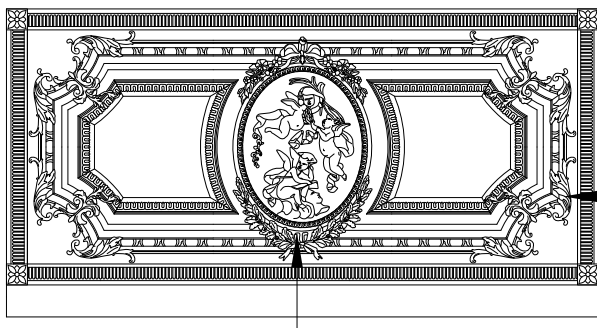

SCALE: 1" = 1'

P. J. Weaver Company

Bath Tub Design #3

RMF 2060 C Conseil Panel & RMF

FAX: (818) 500-1798 941 AIRWAY GLENDALE, CALIFORNIA, 91201 TEL: (818) 500-1740
 WWW.PJWEAVER.COM & design@pjweaver.com

1151 & 1150 Cameos, Sht 1/2

RMF 2060C CONSEIL PANEL SET
LOWER PANEL (MODIFIED)
WITH RMF 1150 CHERUB CAMEO
34"W x 14"H x 1-1/4"D

RMF 2060E CONSEIL
UNDER PANEL SPLICER
3-1/2"W x 13/16"D x 95"L
(USED AS AN EXTENSION)

RMF 957 RIBBED LINEAR
1-1/16"W x 1/2"D x 92"L

RMF 1151 LEFT CHERUB
CAMEO
8-1/4"W x 14"H x 3/4"D

CUT RMF 2060C IN 2 PLACES &
INSERT RMF 2060E TO EXTEND
PNL KEEP AWARE OF MLDG.
PATTERN FOR A CONTINUOUS
PATTERN REPEAT